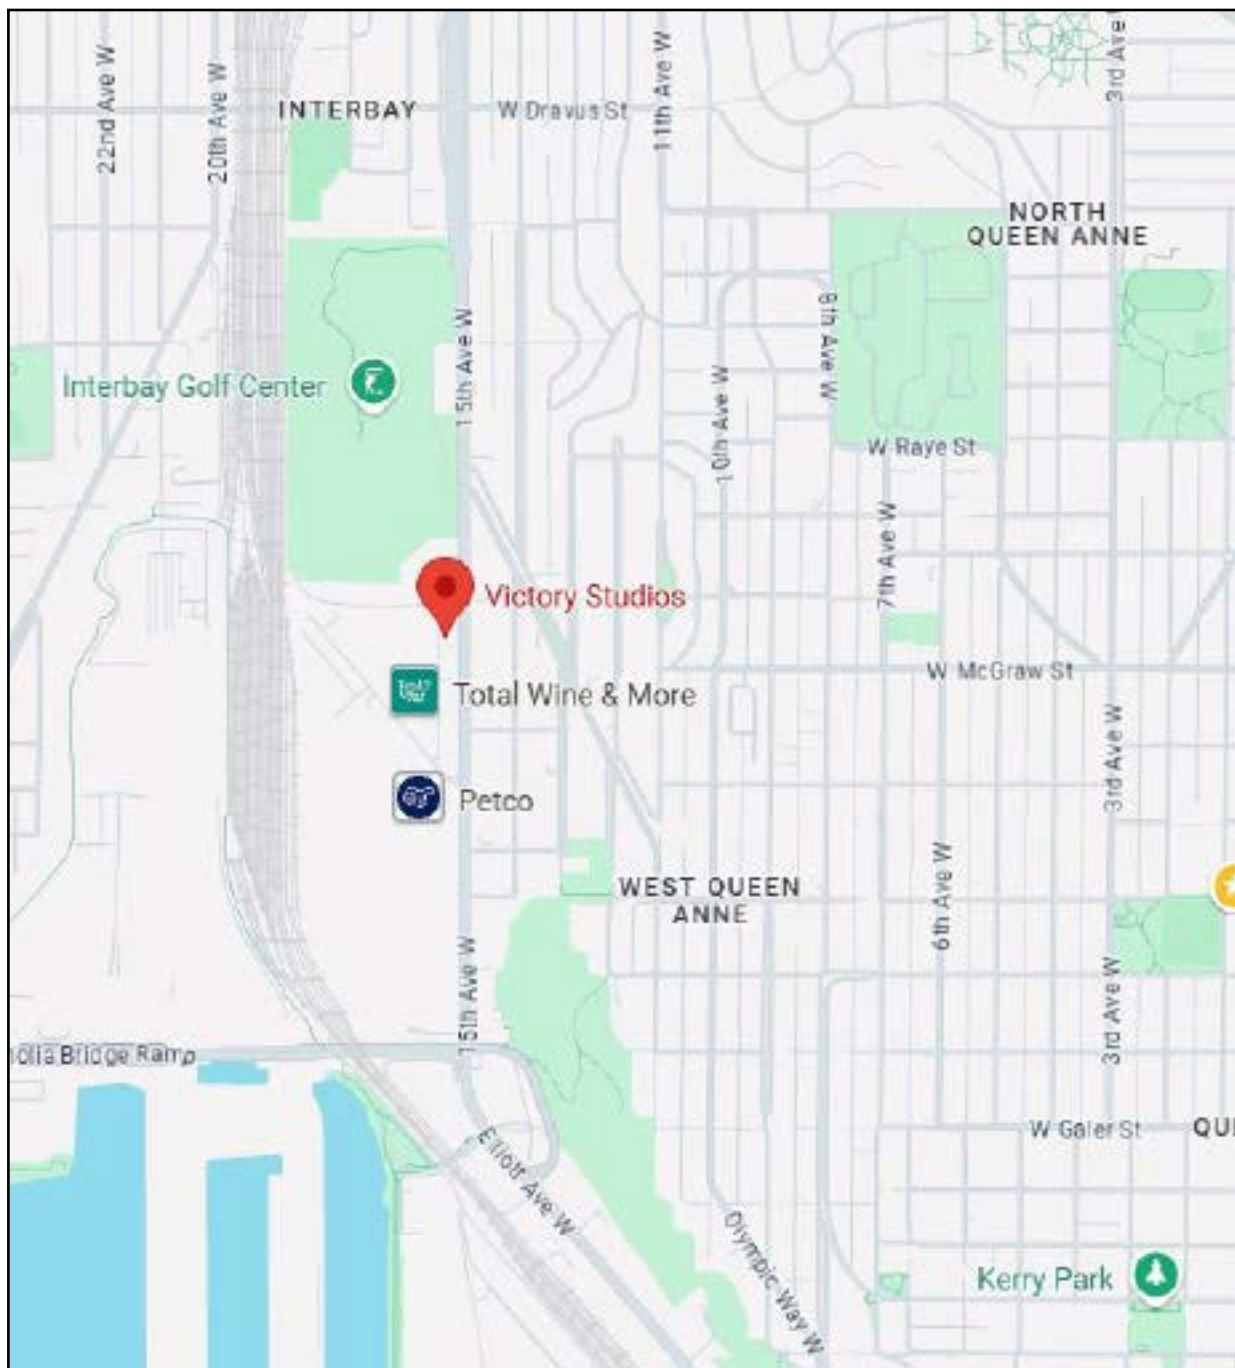

DIRECTIONS

Victory Studios is located on the West side of 15th Ave W in the Interbay neighborhood, North of the Magnolia Bridge overpass and South of the Dravus St overpass. Free parking for customers is located out front and along Wheeler Ave on the North end of the building.

If you're travelling South on 15th Ave, we're just past the Interbay Golf Center.
If you're going North, we're just past the Seattle Animal Shelter.

If you're travelling by bus, the D Line Wheeler St stop is right in front of our building.