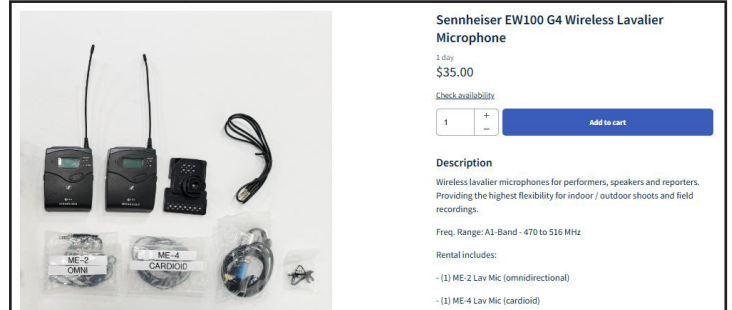

HOW TO RESERVE ON BOOQABLE

To reserve an item for rent, you can call our studio line and do it over the phone, but the quickest and easiest way is through our website that uses a Booqable rental interface.

- To book, find the item that you wish to rent on victorystudios.com/rentals

The screenshot shows a 'Cart' window with a calendar for May 2025. The pickup date is set to 05-07-2025 at 09:00 AM. The return date is 05-07-2025 at 10:00 AM. The calendar shows dates from Sunday to Saturday, with a time selector on the left ranging from 09:00 AM to 03:00 PM. An 'Apply' button is at the bottom right.

- Once you've chosen the item, click "Add to Cart" and select the date and time you wish to reserve for pickup

- After adding all the items you want to rent, select the cart and hit "Checkout"

The screenshot shows a checkout form with fields for 'Address*', 'Country*' (United States), 'Address Line 1*', 'Address Line 2*', 'City*', 'State*', and 'Zip code*'. There is a 'Complete checkout' button at the bottom right.

- Input your info to hold the reservation, click "Complete Checkout"
- Form of payment is collected upon pickup.