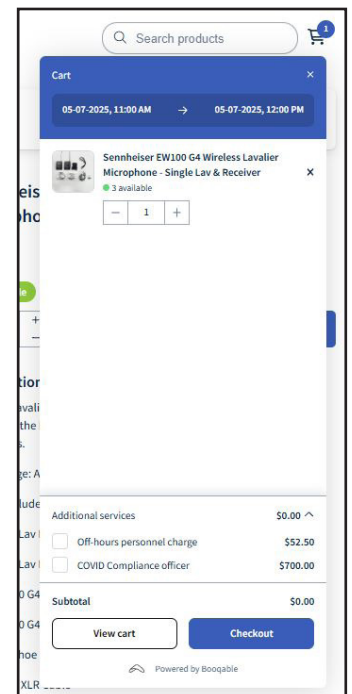

# HOW TO RESERVE ON BOOQABLE

To reserve an item for rent, you can call our studio line and do it over the phone, but the quickest and easiest way is through our website that uses a Booqable rental interface.

- To book, find the item that you wish to rent on [victorystudios.com/rentals](https://victorystudios.com/rentals)

The screenshot shows a 'Cart' window with a calendar for May 2025. The pickup date is set to 05-07-2025 at 09:00 AM. The return date is 05-07-2025 at 10:00 AM. The calendar shows dates from Sunday to Saturday, with a time selector on the left ranging from 09:00 AM to 03:00 PM. An 'Apply' button is at the bottom right.

- Once you've chosen the item, click "Add to Cart" and select the date and time you wish to reserve for pickup

- After adding all the items you want to rent, select the cart and hit "Checkout"

The screenshot shows a checkout form with fields for 'Address\*', 'Country\*' (United States), 'Address Line 1\*', 'Address Line 2\*', 'City\*', 'State\*', and 'Zip code\*'. There is a 'Complete checkout' button at the bottom right.

- Input your info to hold the reservation, click "Complete Checkout"
- Form of payment is collected upon pickup.