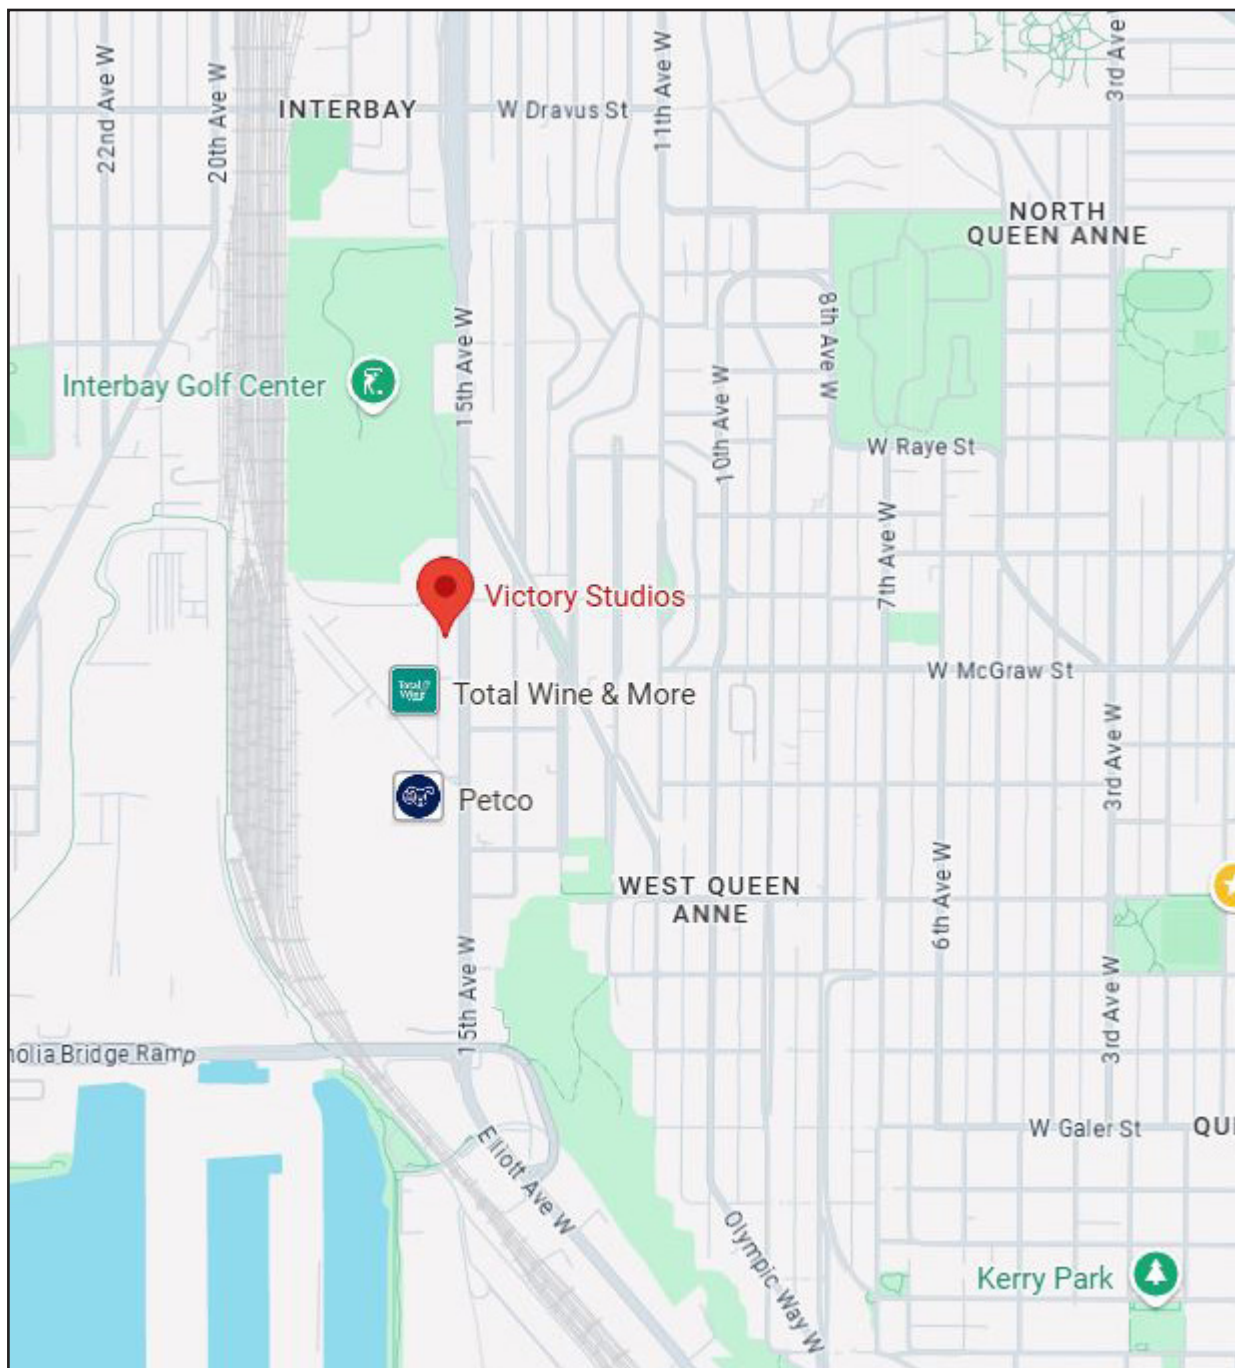

DIRECTIONS

Victory Studios is located on the West side of 15th Ave W in the Interbay neighborhood, North of the Magnolia Bridge overpass and South of the Dravus St overpass. Free parking for customers is located out front and along Wheeler Ave on the North end of the building.

If you're travelling South on 15th Ave, we're just past the Interbay Golf Center.
If you're going North, we're just past the Seattle Animal Shelter.

If you're travelling by bus, the D Line Wheeler St stop is right in front of our building.